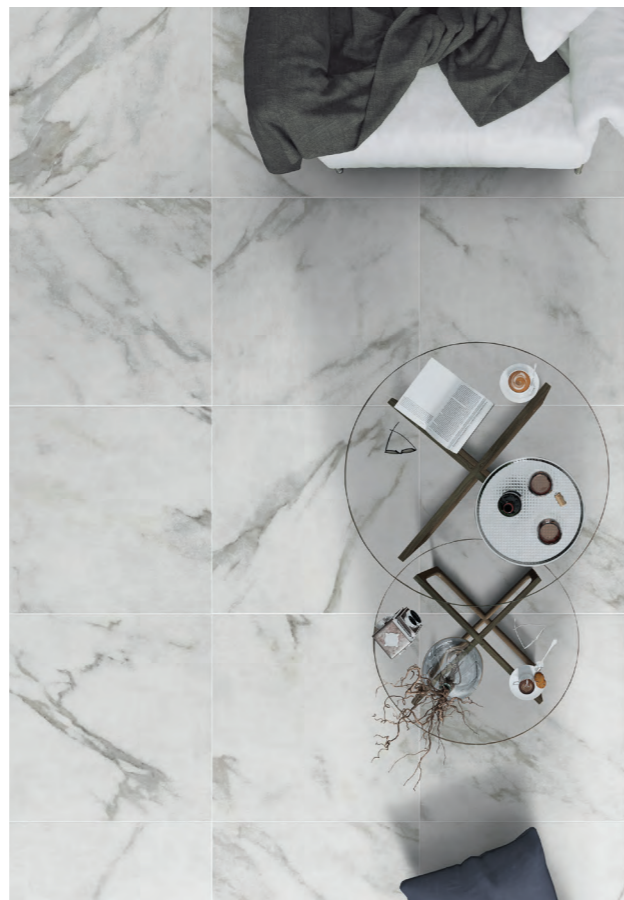

600 x 600 x 10mm	1 BOX:3 TILES	AHWH0176
1200 x 600 x 10mm	1 BOX:2 TILES	AHWH0175

ANTIQUE MARBLE GRIGIO
NATURAL FINISH