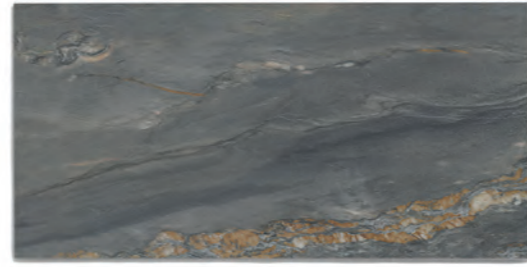

1200 x 600 x 10mm 1 BOX:2 TILES AHIV0008
1200 x 600 x 10mm 1 BOX:2 TILES APIV0001*

STYLE 2 AFRICAN GOLD AZ
POLISHED FINISH

1200 x 600 x 10.5mm 1 BOX:2 TILES APGG0001

STYLE 2 CALACATTA GOLD AZ
POLISHED FINISH