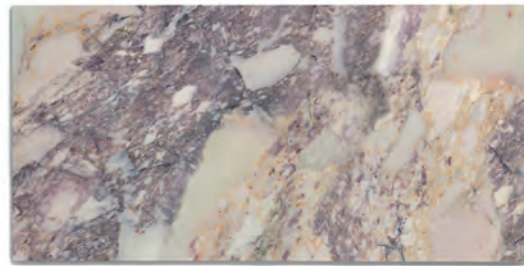

STYLE 2 BRECCIA VIOLETTA AZ
POLISHED FINISH