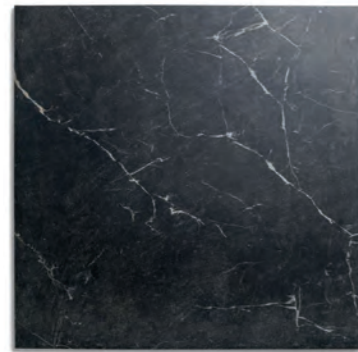

600 x 600 x 10mm   1 BOX:3 TILES   AHW0178
1200 x 600 x 10mm   1 BOX:2 TILES   AHW0173

STYLE CALACATTA
NATURAL OR POLISHED* FINISH

600 x 600 x 10mm   1 BOX:4 TILES   AHW0310
1200 x 600 x 10mm   1 BOX:2 TILES   AHW0309
1200 x 600 x 10mm   1 BOX:2 TILES   APWH0130*

600 x 600 x 10mm   1 BOX:3 TILES   AHBK0071
1200 x 600 x 10mm   1 BOX:2 TILES   AHBK0070

STYLE DARK BROWN
NATURAL OR POLISHED* FINISH

600 x 600 x 10mm   1 BOX:4 TILES   AHBRO239
1200 x 600 x 10mm   1 BOX:2 TILES   AHBRO238
1200 x 600 x 10mm   1 BOX:2 TILES   APBR0023*