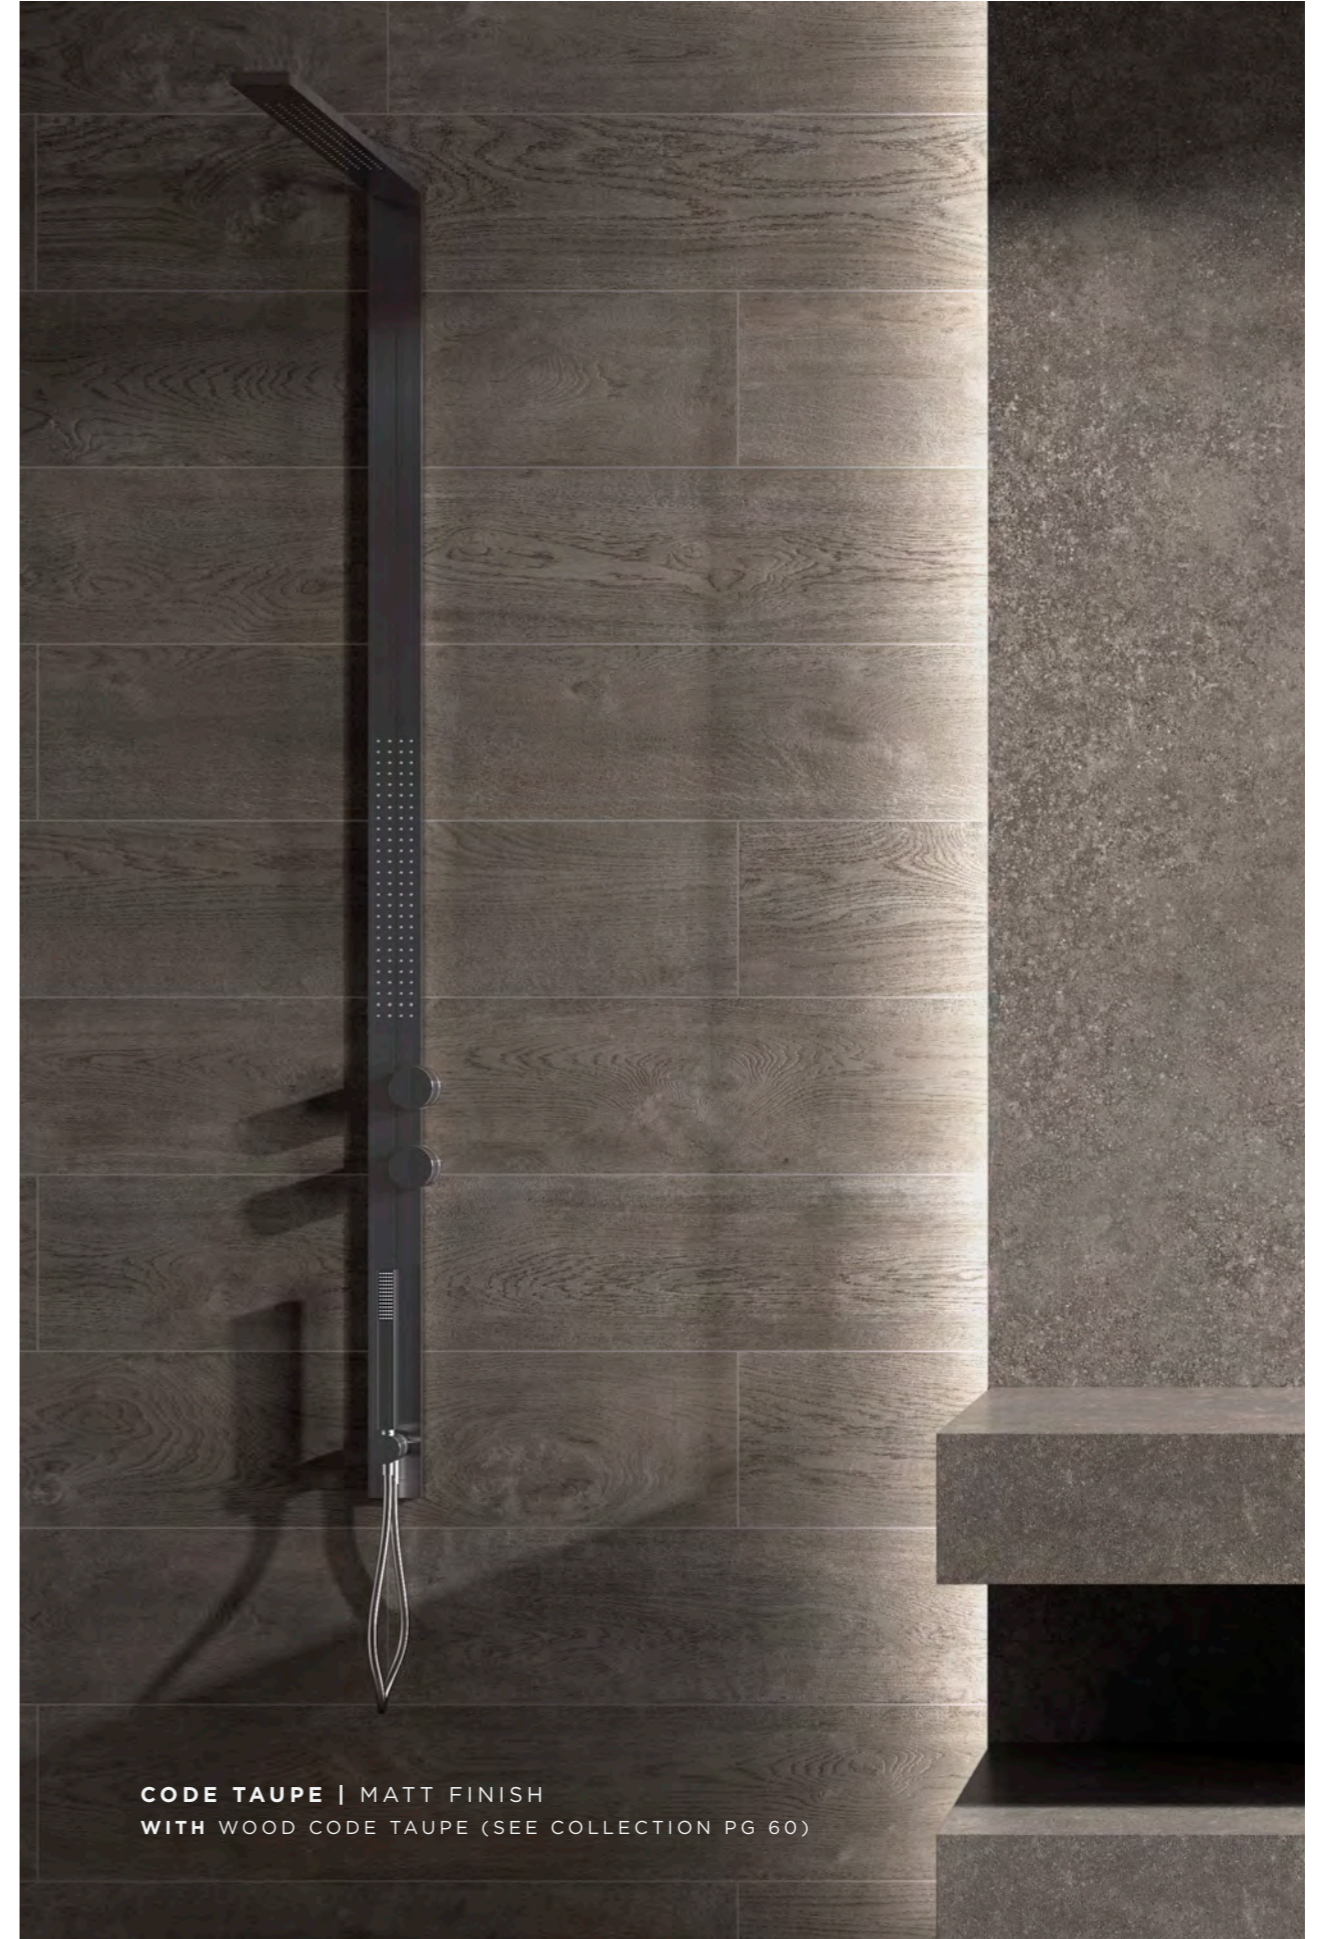

CODE SAND
MATT FINISH

600 x 600 x 9mm   1 BOX:4 TILES   AHGE0002
1200 x 600 x 9mm   1 BOX:2 TILES   AHGE0003