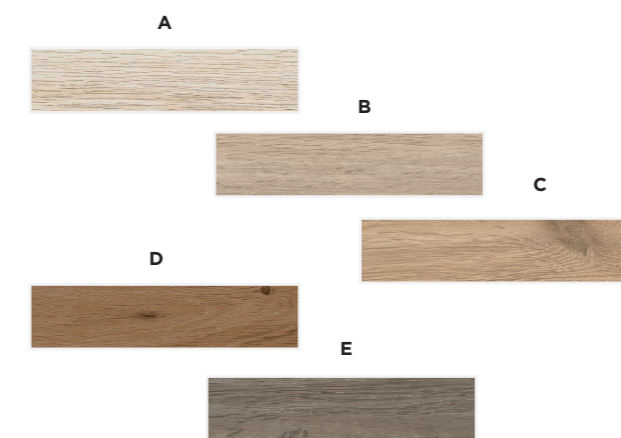

1200 x 200 x 9.5mm 1 BOX:7 TILES AHBR0281

ELEMENTS WOOD LEGNO NATURAL
NATURAL FINISH

1200 x 200 x 9.5mm 1 BOX:7 TILES AHBR0282

ELEMENTS WOOD LEGNO CORDA
NATURAL FINISH

1200 x 200 x 9.5mm 1 BOX:7 TILES AHBR0280