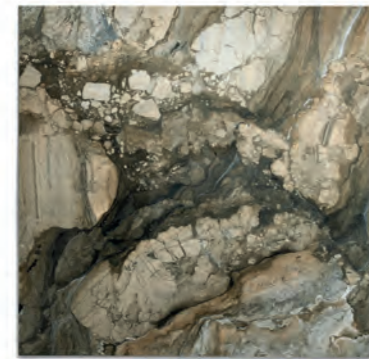

1200 x 600 x 10mm   1 BOX:2 TILES   AHWH0299
1200 x 600 x 10mm   1 BOX:2 TILES   APWH0118*

REX BROWN
POLISHED FINISH