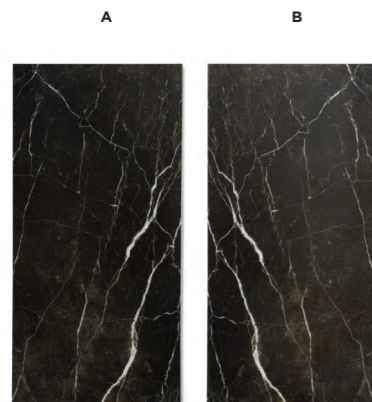

STYLE DARK BOOKMATCH
POLISHED FINISH